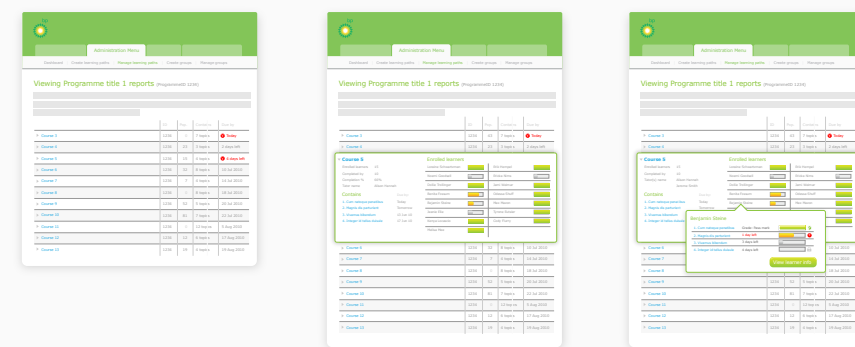

Admin view of Syllabus management

PROGRAMME MANAGEMENT

GROUP MANAGEMENT

EDIT / CREATE PROGRAMMES

VIEW PROGRAMME REPORTS

ENROLLMENT

COURSE CREATION

CREATE / EDIT GROUPS