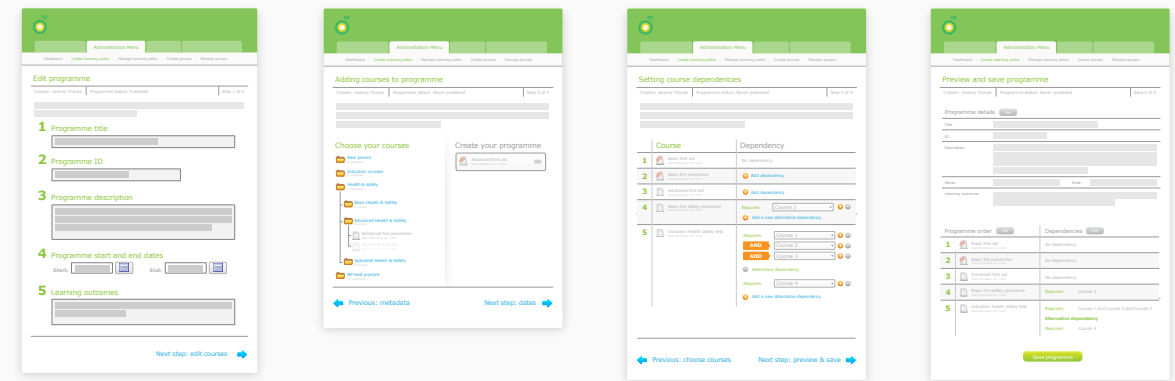

Admin view of Syllabus management

PROGRAMME MANAGEMENT

GROUP MANAGEMENT

EDIT / CREATE PROGRAMMES

VIEW PROGRAMME REPORTS

ENROLLMENT

COURSE CREATION

CREATE / EDIT GROUPS