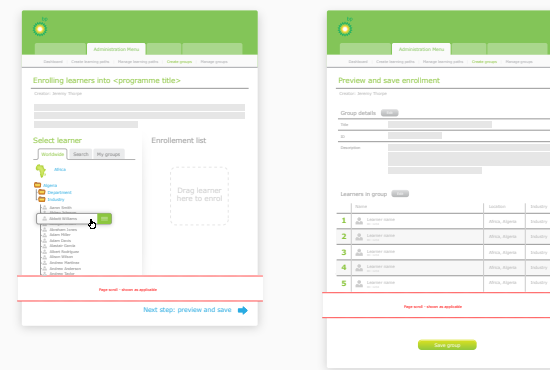

Admin view of Syllabus management

PROGRAMME MANAGEMENT

GROUP MANAGEMENT

EDIT / CREATE PROGRAMMES

VIEW PROGRAMME REPORTS

ENROLLMENT

COURSE CREATION

CREATE / EDIT GROUPS