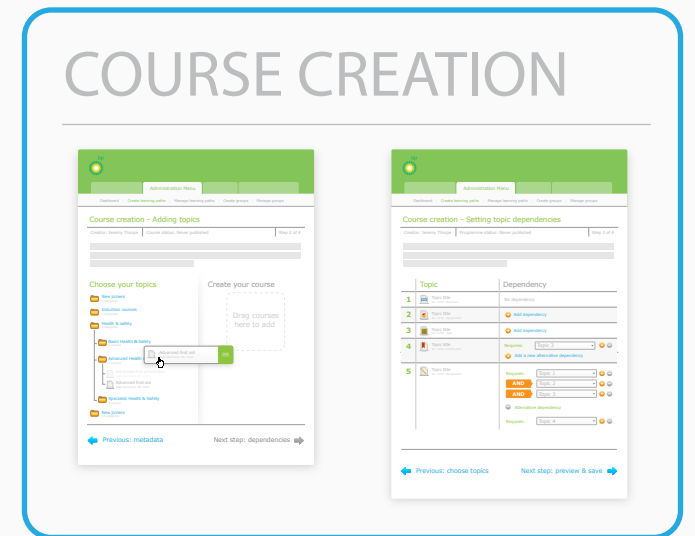

Admin view of Syllabus management

PROGRAMME MANAGEMENT

GROUP MANAGEMENT

EDIT / CREATE PROGRAMMES

VIEW PROGRAMME REPORTS

ENROLLMENT

COURSE CREATION

CREATE / EDIT GROUPS