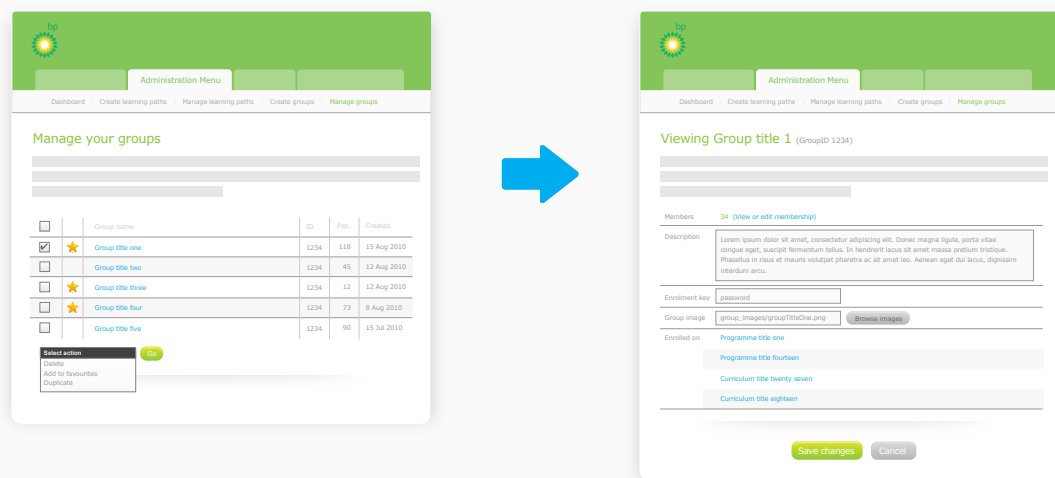

Admin view of Syllabus management

PROGRAMME MANAGEMENT

GROUP MANAGEMENT

EDIT / CREATE PROGRAMMES

VIEW PROGRAMME REPORTS

ENROLLMENT

COURSE CREATION

CREATE / EDIT GROUPS